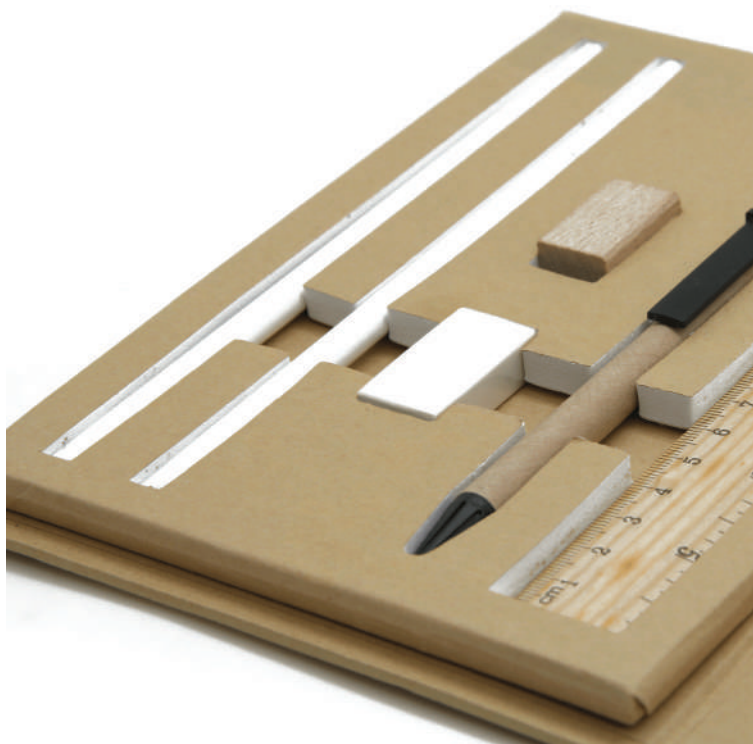

Product Code - B20

Product Code - B21

Product Code - B22

Product Code - B24

Product Code - B25

Product Code - B26

Product Code - B28

Product Code - B29

Product Code - B30

Product Code - B32

Product Code - B33

Product Code - B34

MODADINAMIK

**Crafting narratives,
curating impressions.**

Moda Dinamik Sdn. Bhd. 202301027768 (1521691-U)

📍 A-106A Jasmine Tower, Jalan SS 2/72, 47300
Petaling Jaya, Selangor, Malaysia.